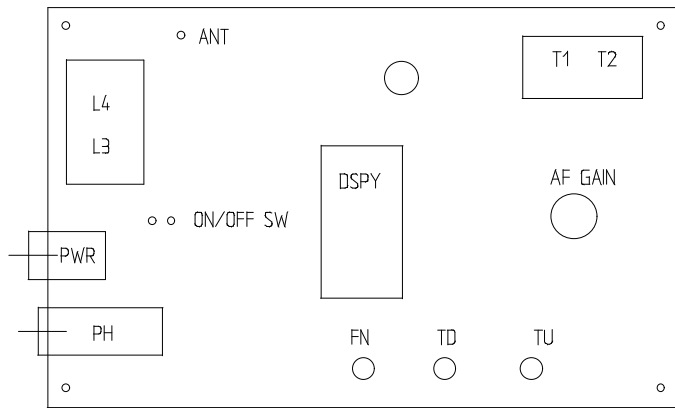

NorCal Noreaseter Board Dimensions (as observed by N5FC 10-9-02)

NOTE: See page 2 for full-scale drawing with no dimensions annotated
 See page 3 for "silkscreen"

ANT

AF GAIN

— PWR

— PH

NorCal
Nor'easter

FN