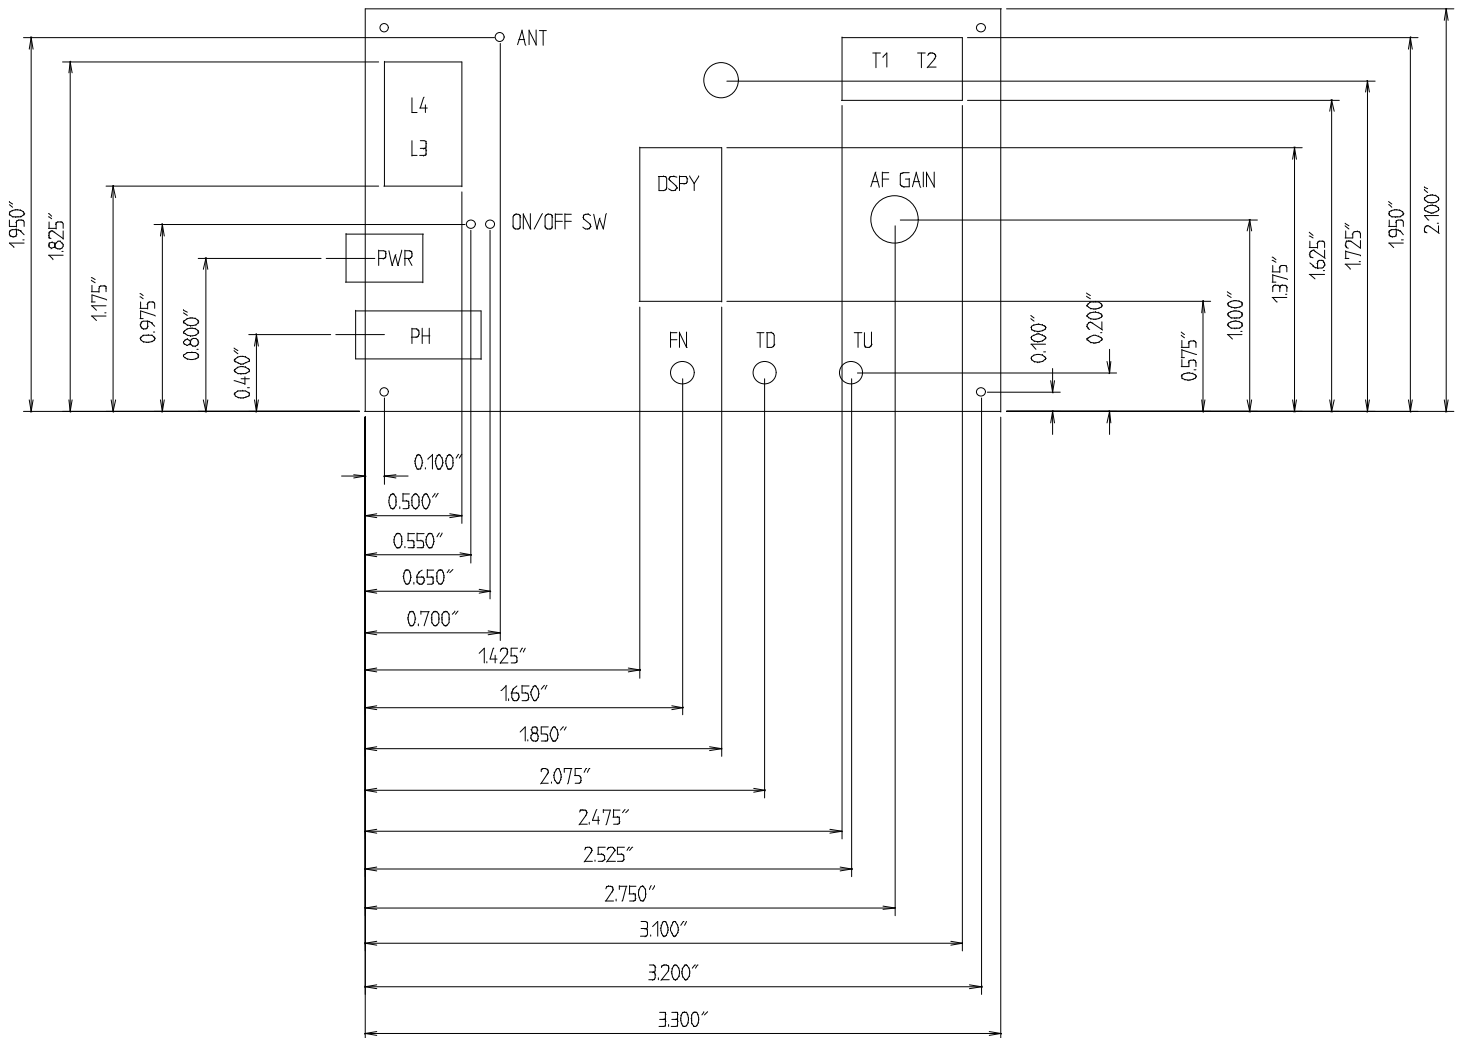

NorCal Noreaseter Board Dimensions (as observed by N5FC 10-9-02)

NOTE: See page 2 for full-scale drawing with no dimensions annotated
 See page 3 for "silkscreen"

ANT

AF GAIN

— PWR

— PH

NorCal
Nor'easter

FN

TD

TU